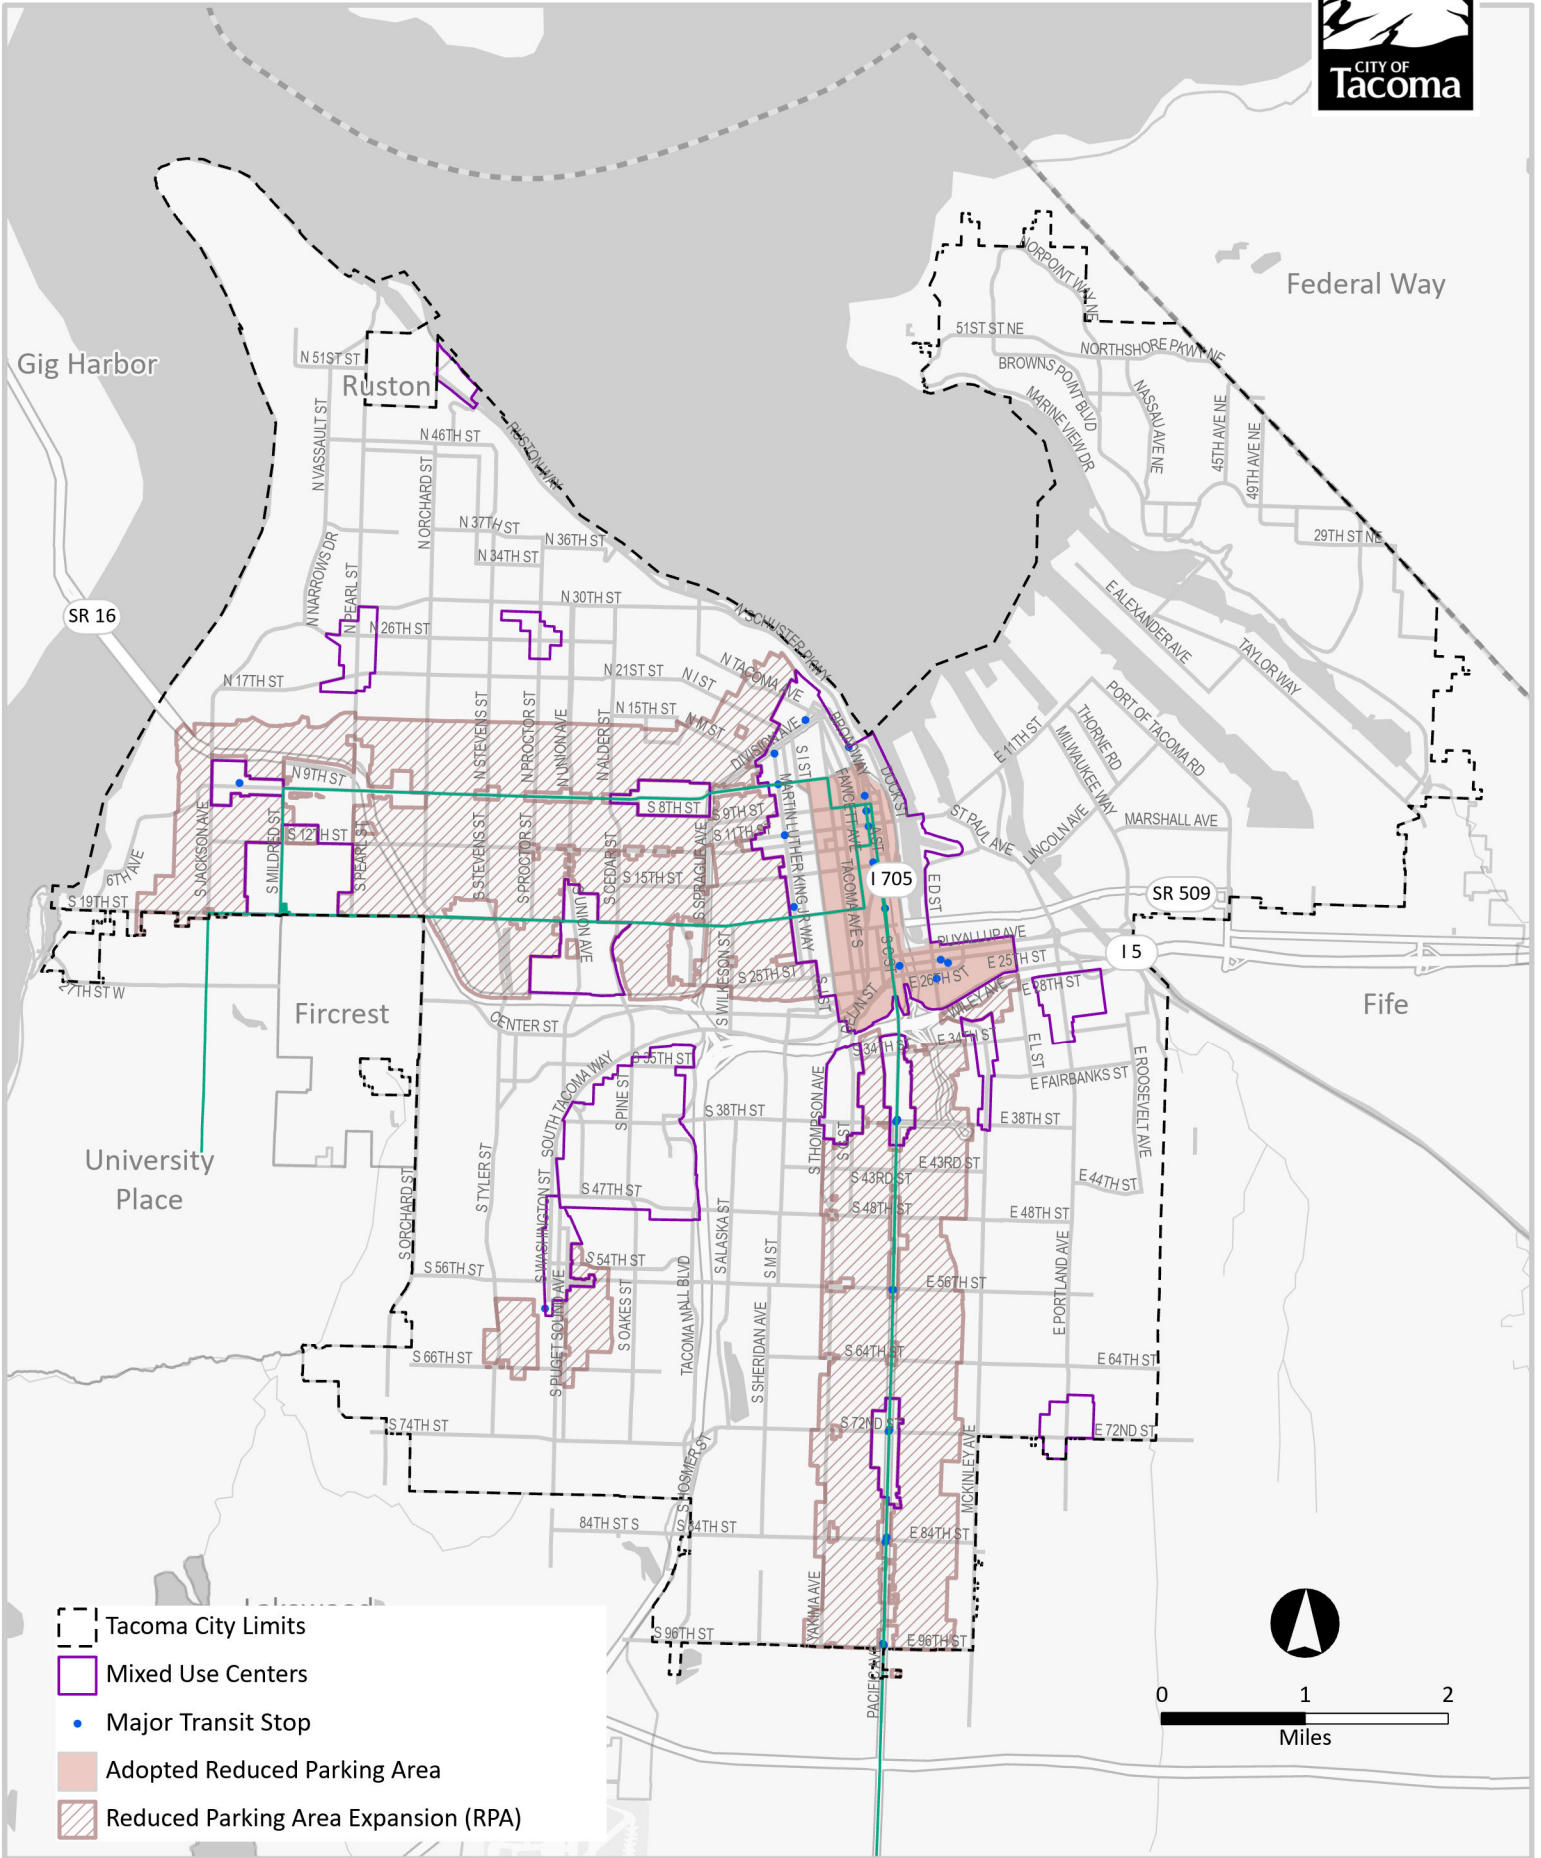

Reduced Parking Area

- Tacoma City Limits
- Mixed Use Centers
- Major Transit Stop
- Adopted Reduced Parking Area
- Reduced Parking Area Expansion (RPA)

Date Saved: 6/21/2024 10:00 AM Path: \\gis\st\it\Projects\2024\I023_PDS_HomeInTacomaZoningUpdate\MAPS\Reduced Parking Areas Municipal Code 8x11 061724.aprx